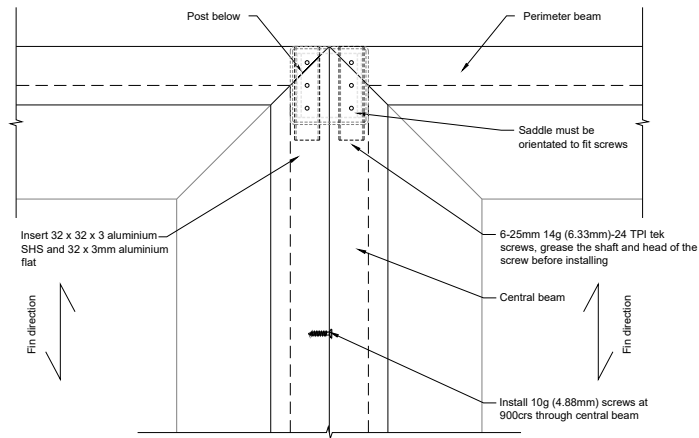

CENTRAL LOUVRE PERIMETER BEAM TO LEG DETAIL (fin direction 1)
SCALE 1:5

A CENTRAL LOUVRE PERIMETER BEAM TO LEG DETAIL (fin direction 1)
SCALE 1:5

CENTRAL LOUVRE PERIMETER BEAM TO LEG DETAIL (fin direction 2)
SCALE 1:5

B CENTRAL LOUVRE PERIMETER BEAM TO LEG DETAIL (fin direction 2)
SCALE 1:5

LOUVREKIT TWO BAY OPTION