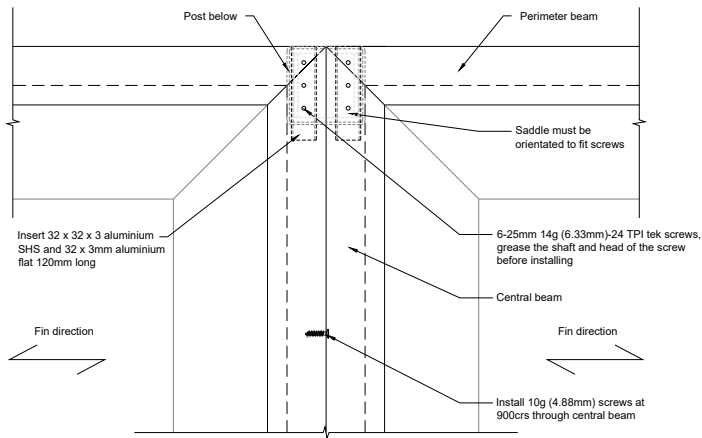

CENTRAL LOUVRE PERIMETER BEAM TO LEG DETAIL (fin direction 1)
SCALE 1:5

A CENTRAL LOUVRE PERIMETER BEAM TO LEG DETAIL (fin direction 1)
SCALE 1:5

CENTRAL LOUVRE PERIMETER BEAM TO LEG DETAIL (fin direction 2)
SCALE 1:5

B CENTRAL LOUVRE PERIMETER BEAM TO LEG DETAIL (fin direction 2)
SCALE 1:5

LOUVREKIT TWO BAY OPTION